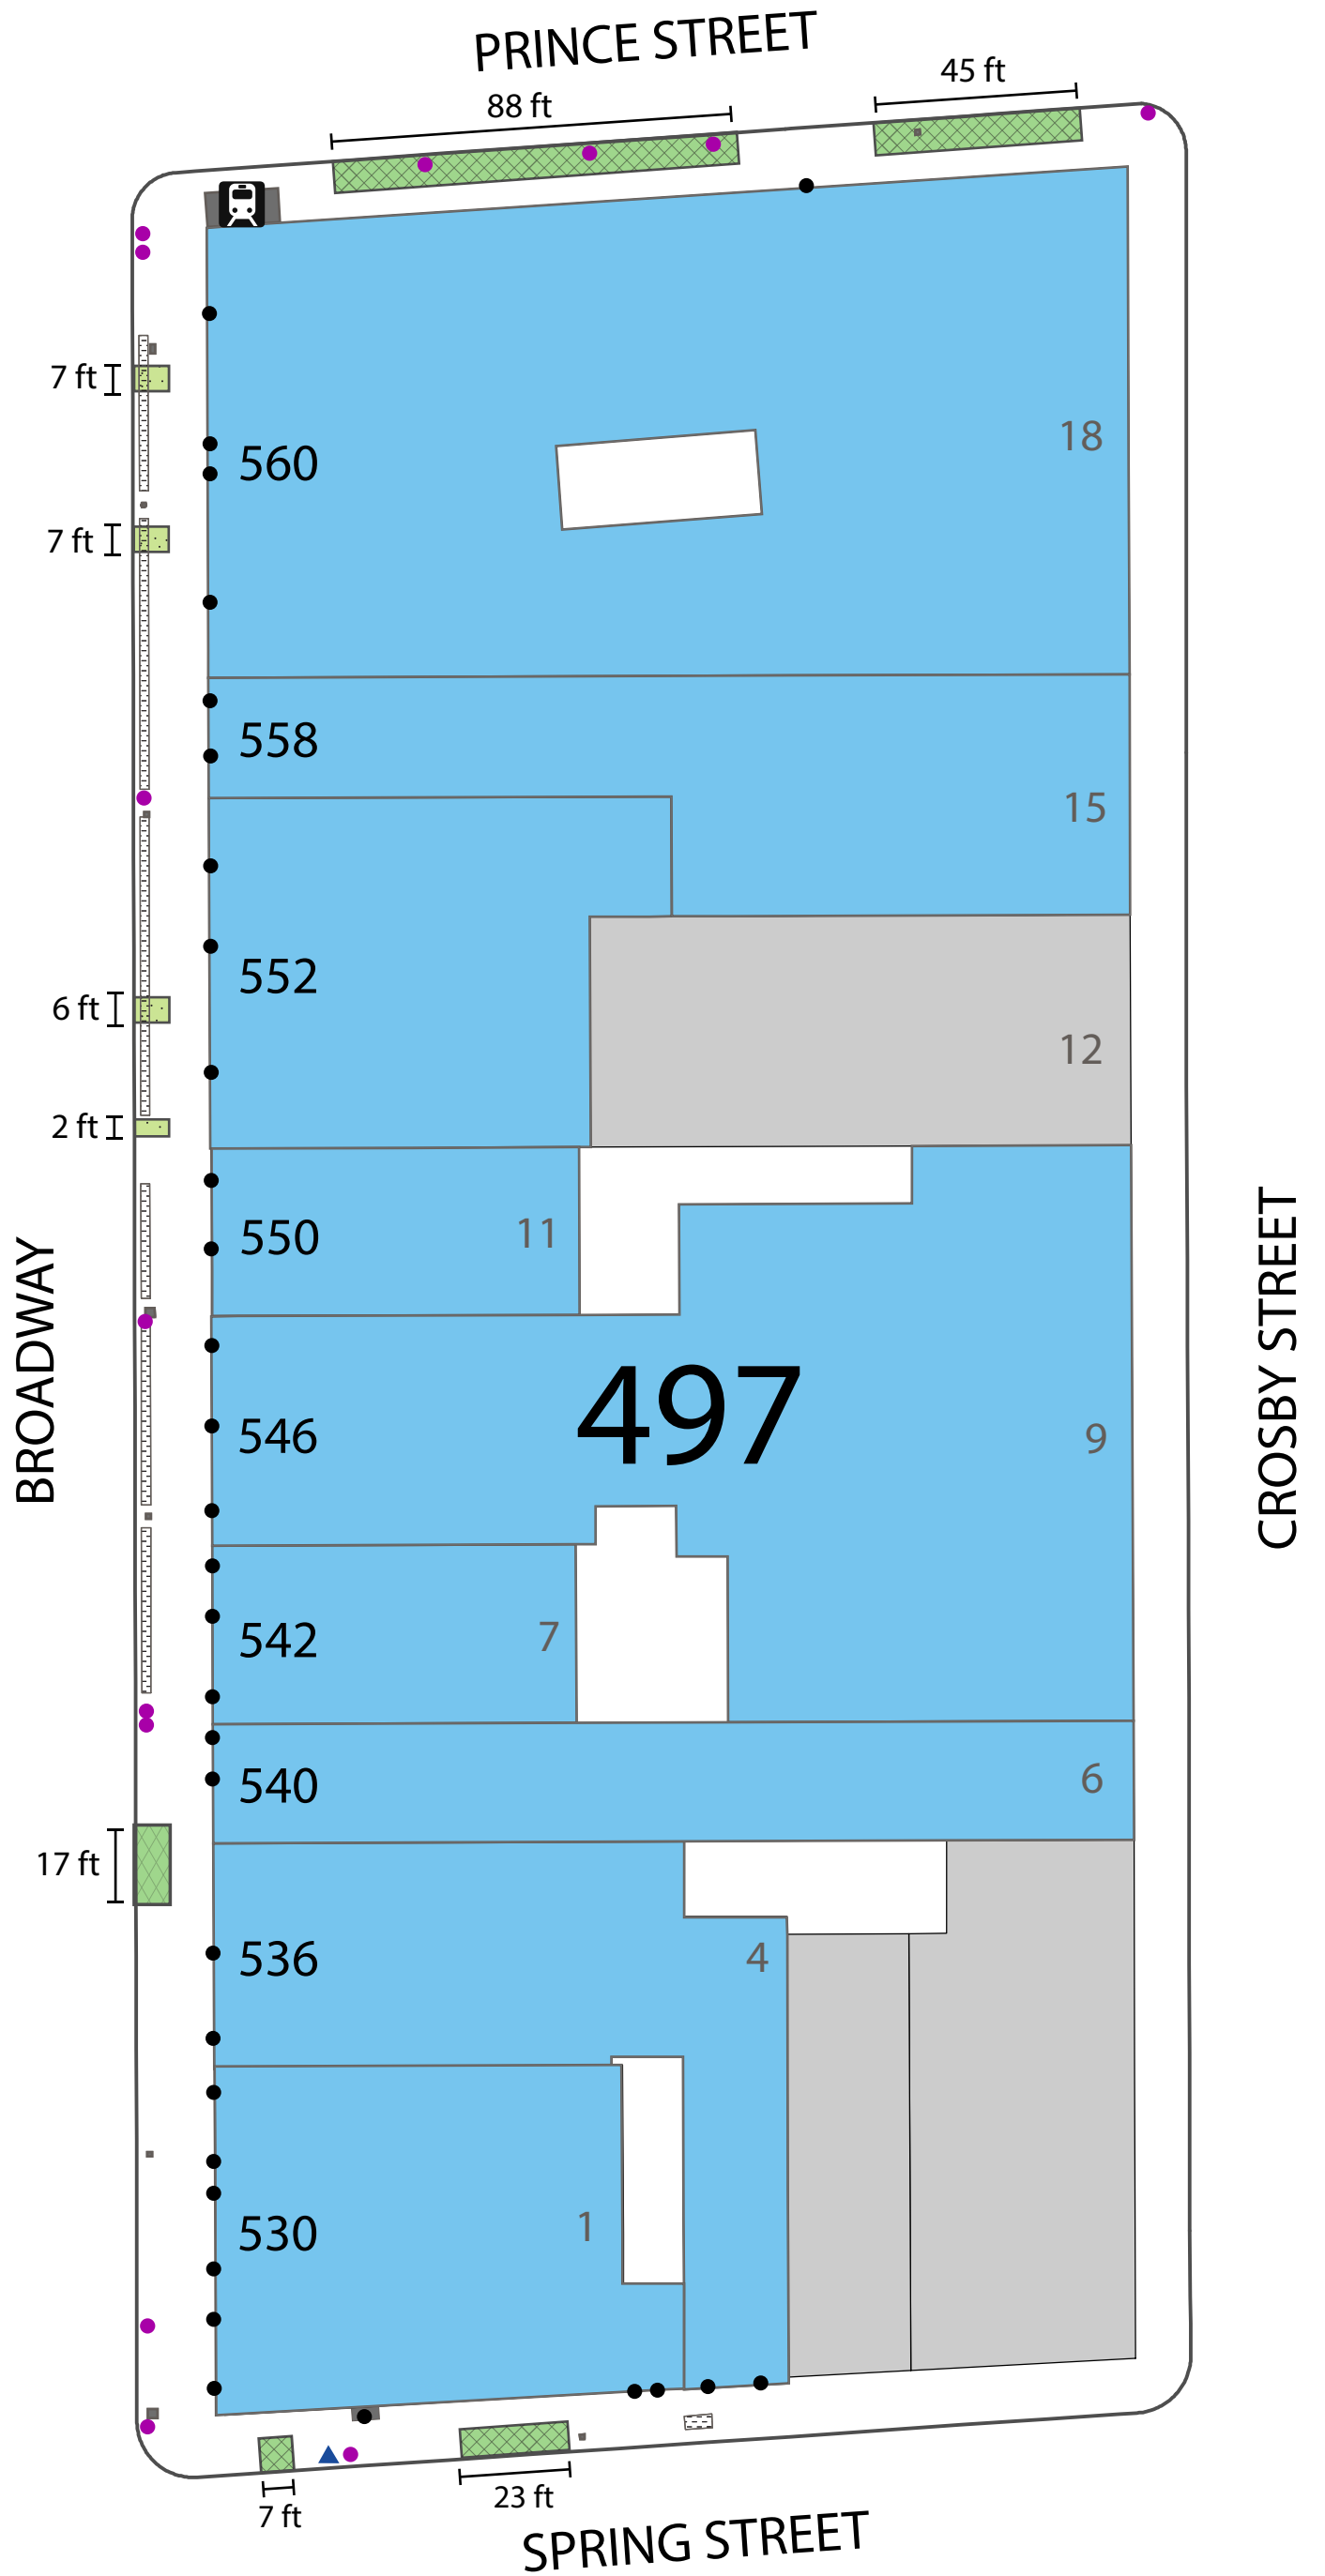

MAP KEY

Curb Vending Zones

-  Food Carts Only*
-  All Vendors*

District Map

-  BID Building
- 511 Block Number
- 16 Lot Number
- 600 Building Address
-  Curb Line
-  Building Entrance
-  Pole
-  Bicycle Rack
-  Structure
-  Ventilation Grate
-  Bus Stop
-  Subway Station

MAP KEY

Curb Vending Zones

-  Food Carts Only
-  All Vendors

District Map

-  BID Building
- 511 Block Number
- 16 Lot Number
- 600 Building Address
-  Curb Line
-  Building Entrance
-  Pole
-  Bicycle Rack
-  Structure
-  Ventilation Grate
-  Bus Stop
-  Subway Station