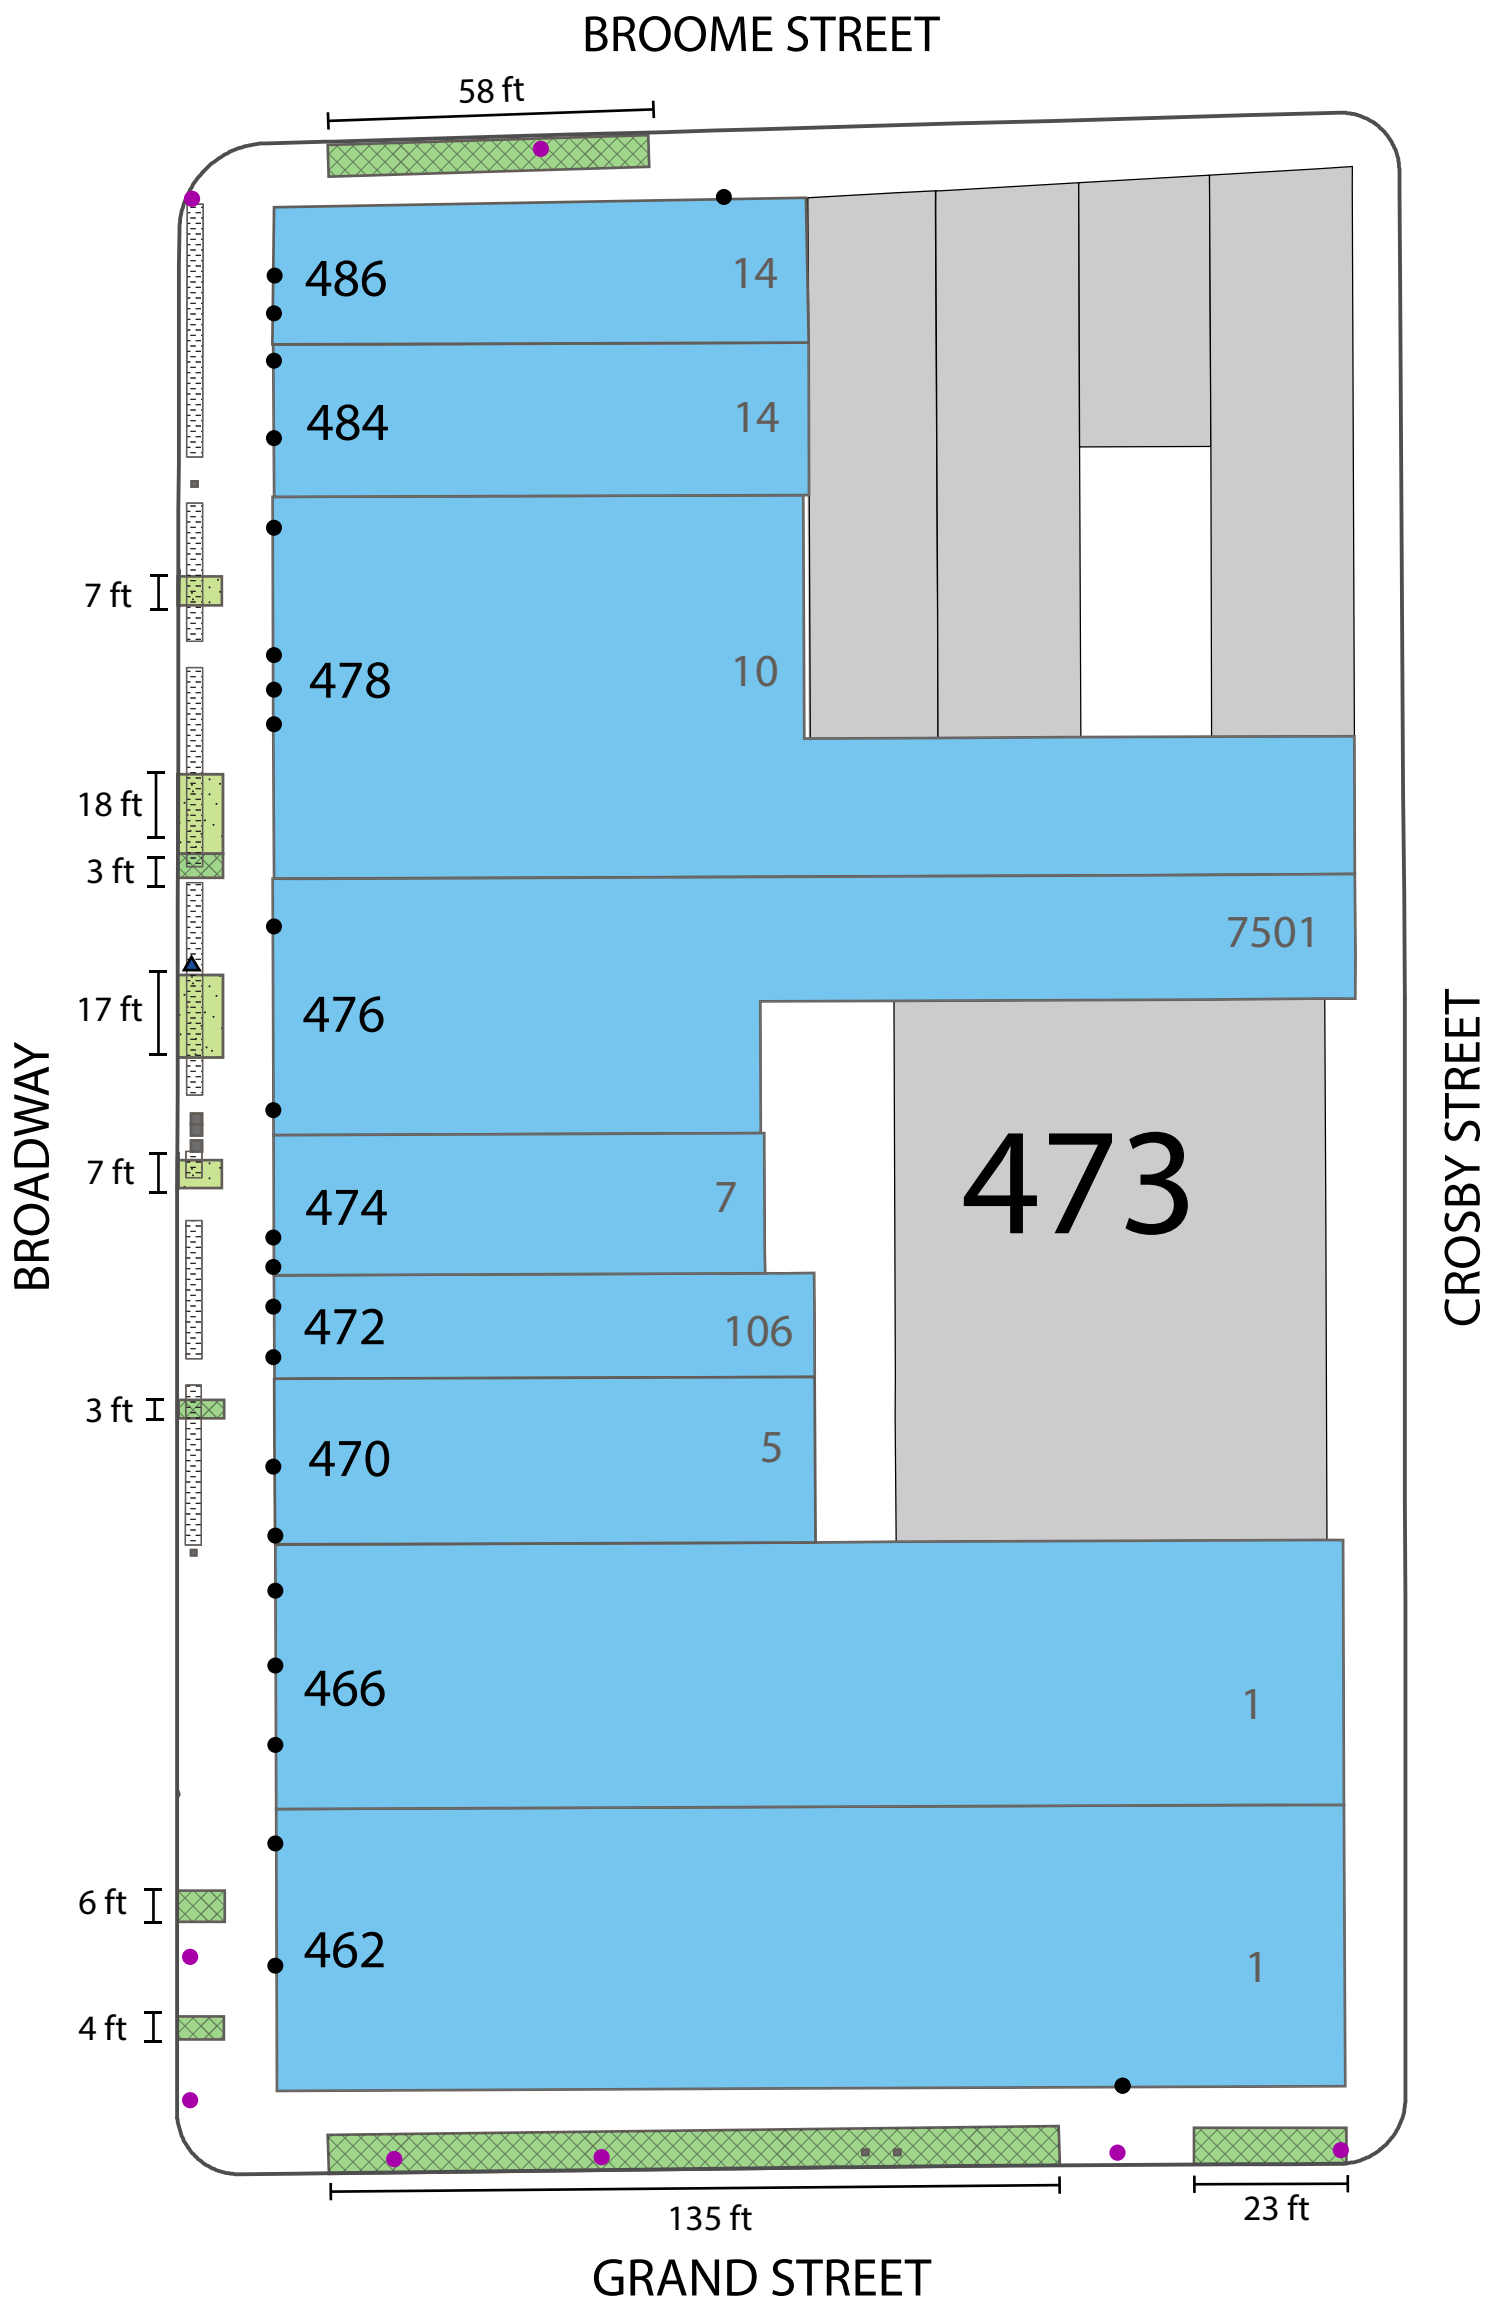

MAP KEY

Curb Vending Zones

-  Food Carts Only*
-  All Vendors*

District Map

-  BID Building
- 511 Block Number
- 16 Lot Number
- 600 Building Address
-  Curb Line
-  Building Entrance
-  Pole
-  Bicycle Rack
-  Structure
-  Ventilation Grate
-  Bus Stop
-  Subway Station

MAP KEY

Curb Vending Zones

-  Food Carts Only
-  All Vendors

District Map

-  BID Building
- 511 Block Number
- 16 Lot Number
- 600 Building Address
-  Curb Line
-  Building Entrance
-  Pole
-  Bicycle Rack
-  Structure
-  Ventilation Grate
-  Bus Stop
-  Subway Station