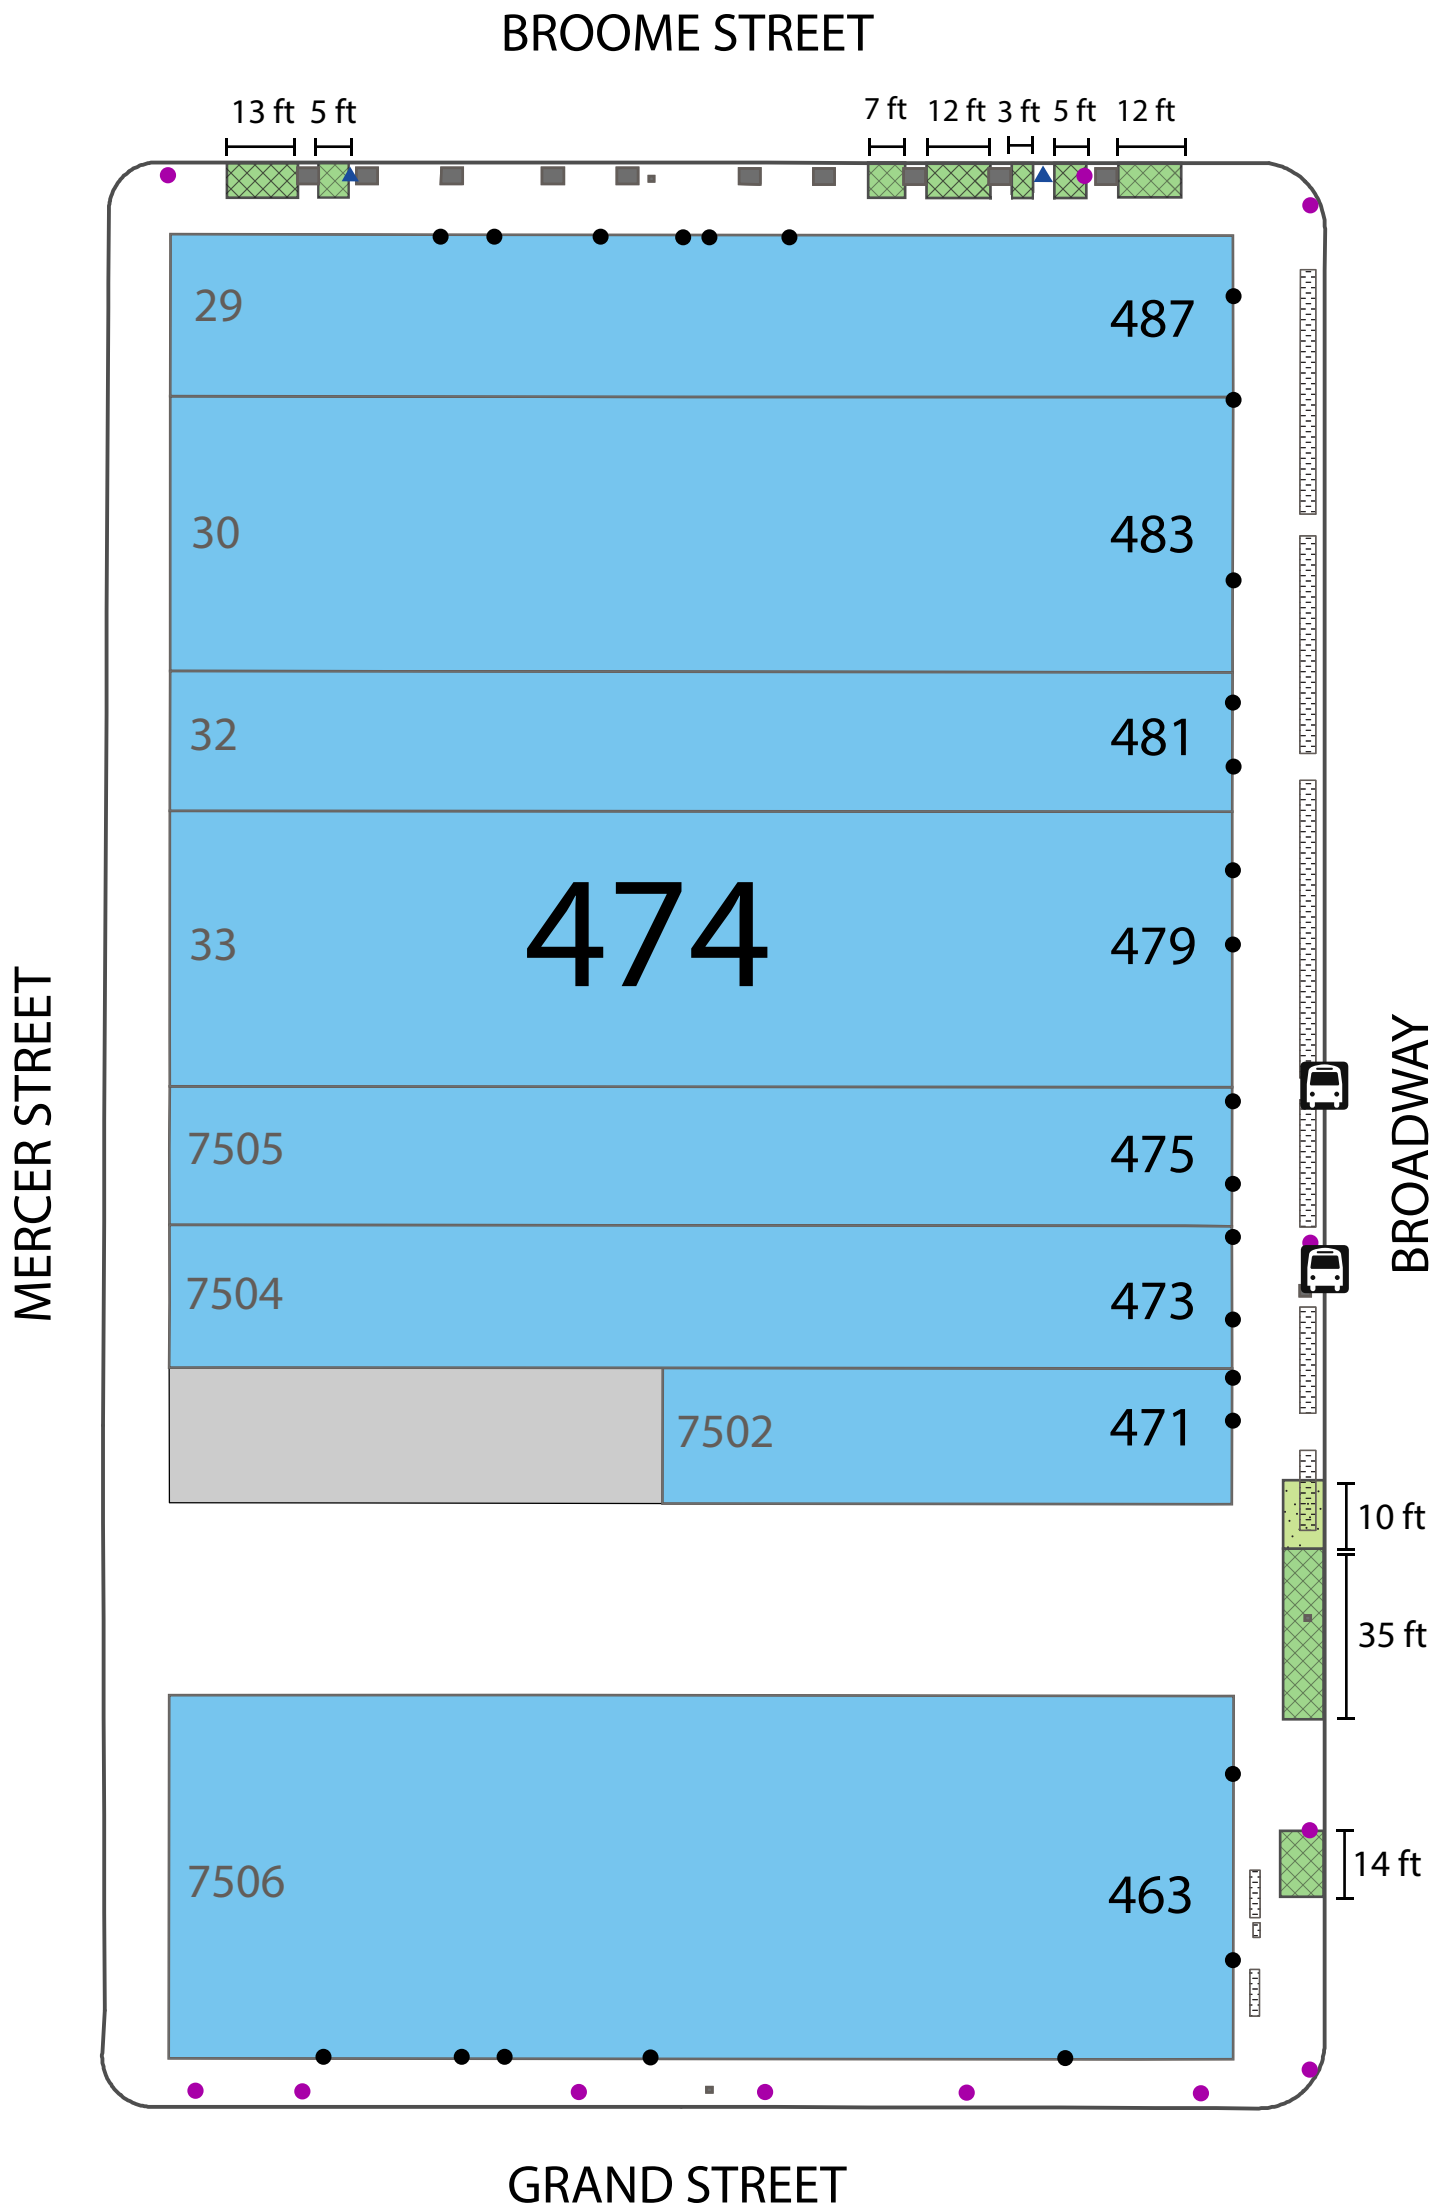

MAP KEY

Curb Vending Zones

-  Food Carts Only*
-  All Vendors*

District Map

-  BID Building
- 511 Block Number
- 16 Lot Number
- 600 Building Address
-  Curb Line
-  Building Entrance
-  Pole
-  Bicycle Rack
-  Structure
-  Ventilation Grate
-  Bus Stop
-  Subway Station

MAP KEY

Curb Vending Zones

-  Food Carts Only
-  All Vendors

District Map

-  BID Building
- 511 Block Number
- 16 Lot Number
- 600 Building Address
-  Curb Line
-  Building Entrance
-  Pole
-  Bicycle Rack
-  Structure
-  Ventilation Grate
-  Bus Stop
-  Subway Station