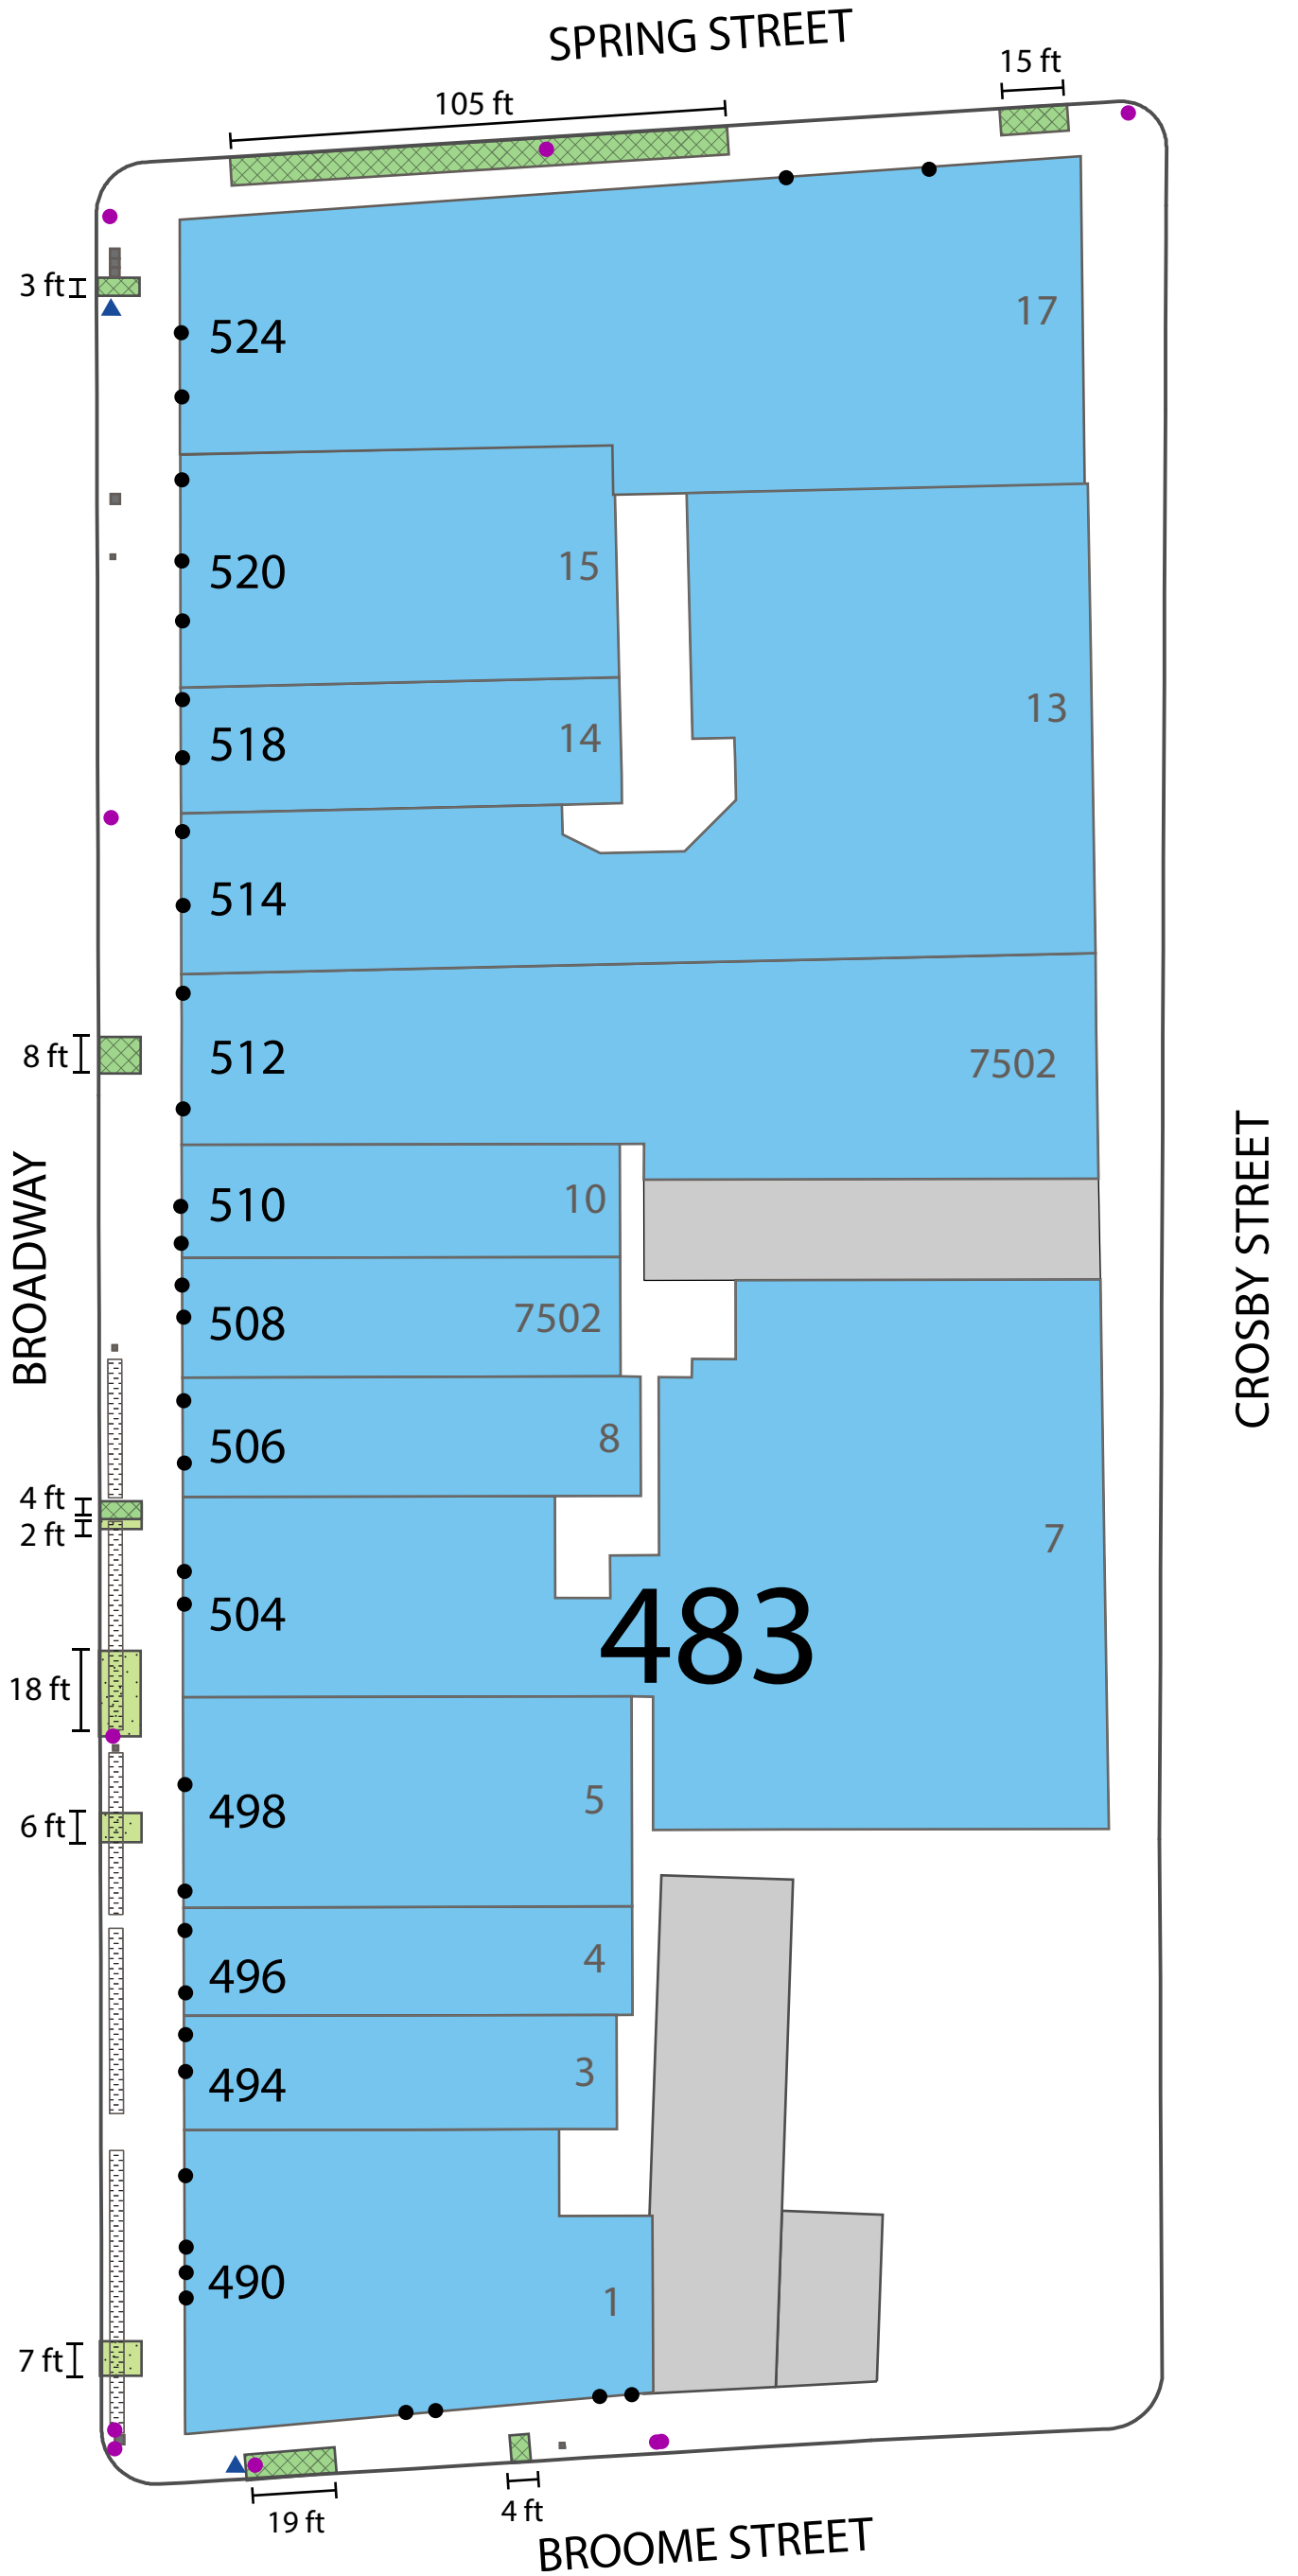

MAP KEY

Curb Vending Zones

-  Food Carts Only*
-  All Vendors*

District Map

-  BID Building
- 511 Block Number
- 16 Lot Number
- 600 Building Address
-  Curb Line
-  Building Entrance
-  Pole
-  Bicycle Rack
-  Structure
-  Ventilation Grate
-  Bus Stop
-  Subway Station

MAP KEY

Curb Vending Zones

-  Food Carts Only
-  All Vendors

District Map

-  BID Building
- 511 Block Number
- 16 Lot Number
- 600 Building Address
-  Curb Line
-  Building Entrance
-  Pole
-  Bicycle Rack
-  Structure
-  Ventilation Grate
-  Bus Stop
-  Subway Station