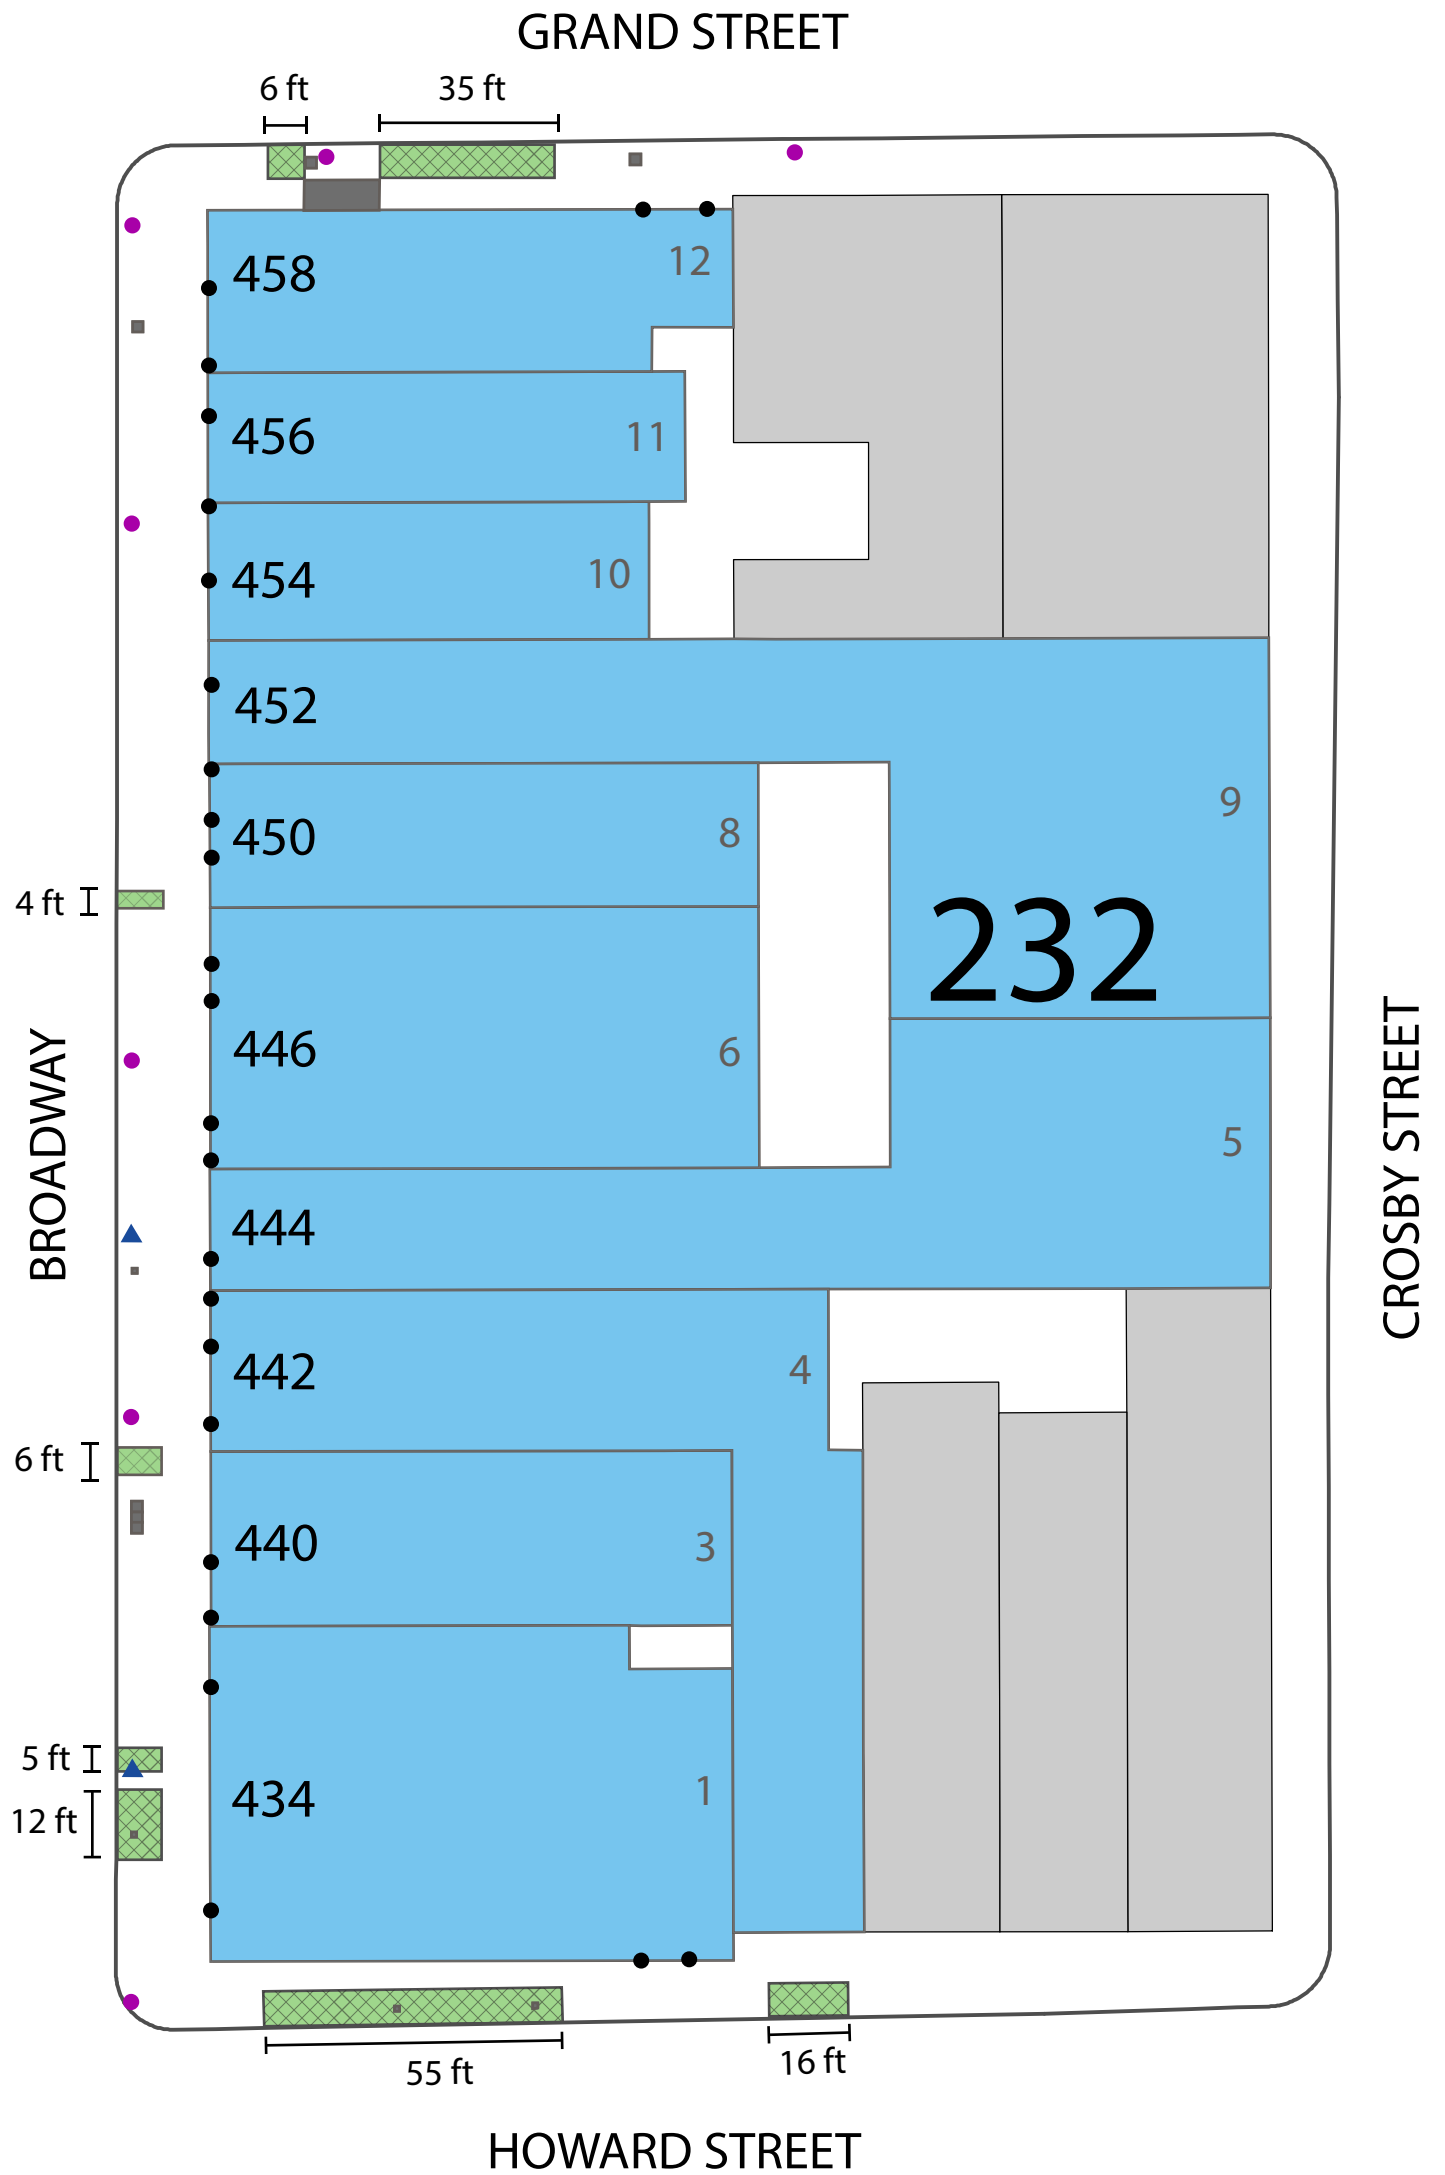

MAP KEY

Curb Vending Zones

-  Food Carts Only
-  All Vendors

District Map

-  BID Building
- 511 Block Number
- 16 Lot Number
- 600 Building Address
-  Curb Line
-  Building Entrance
-  Pole
-  Bicycle Rack
-  Structure
-  Ventilation Grate
-  Bus Stop
-  Subway Station