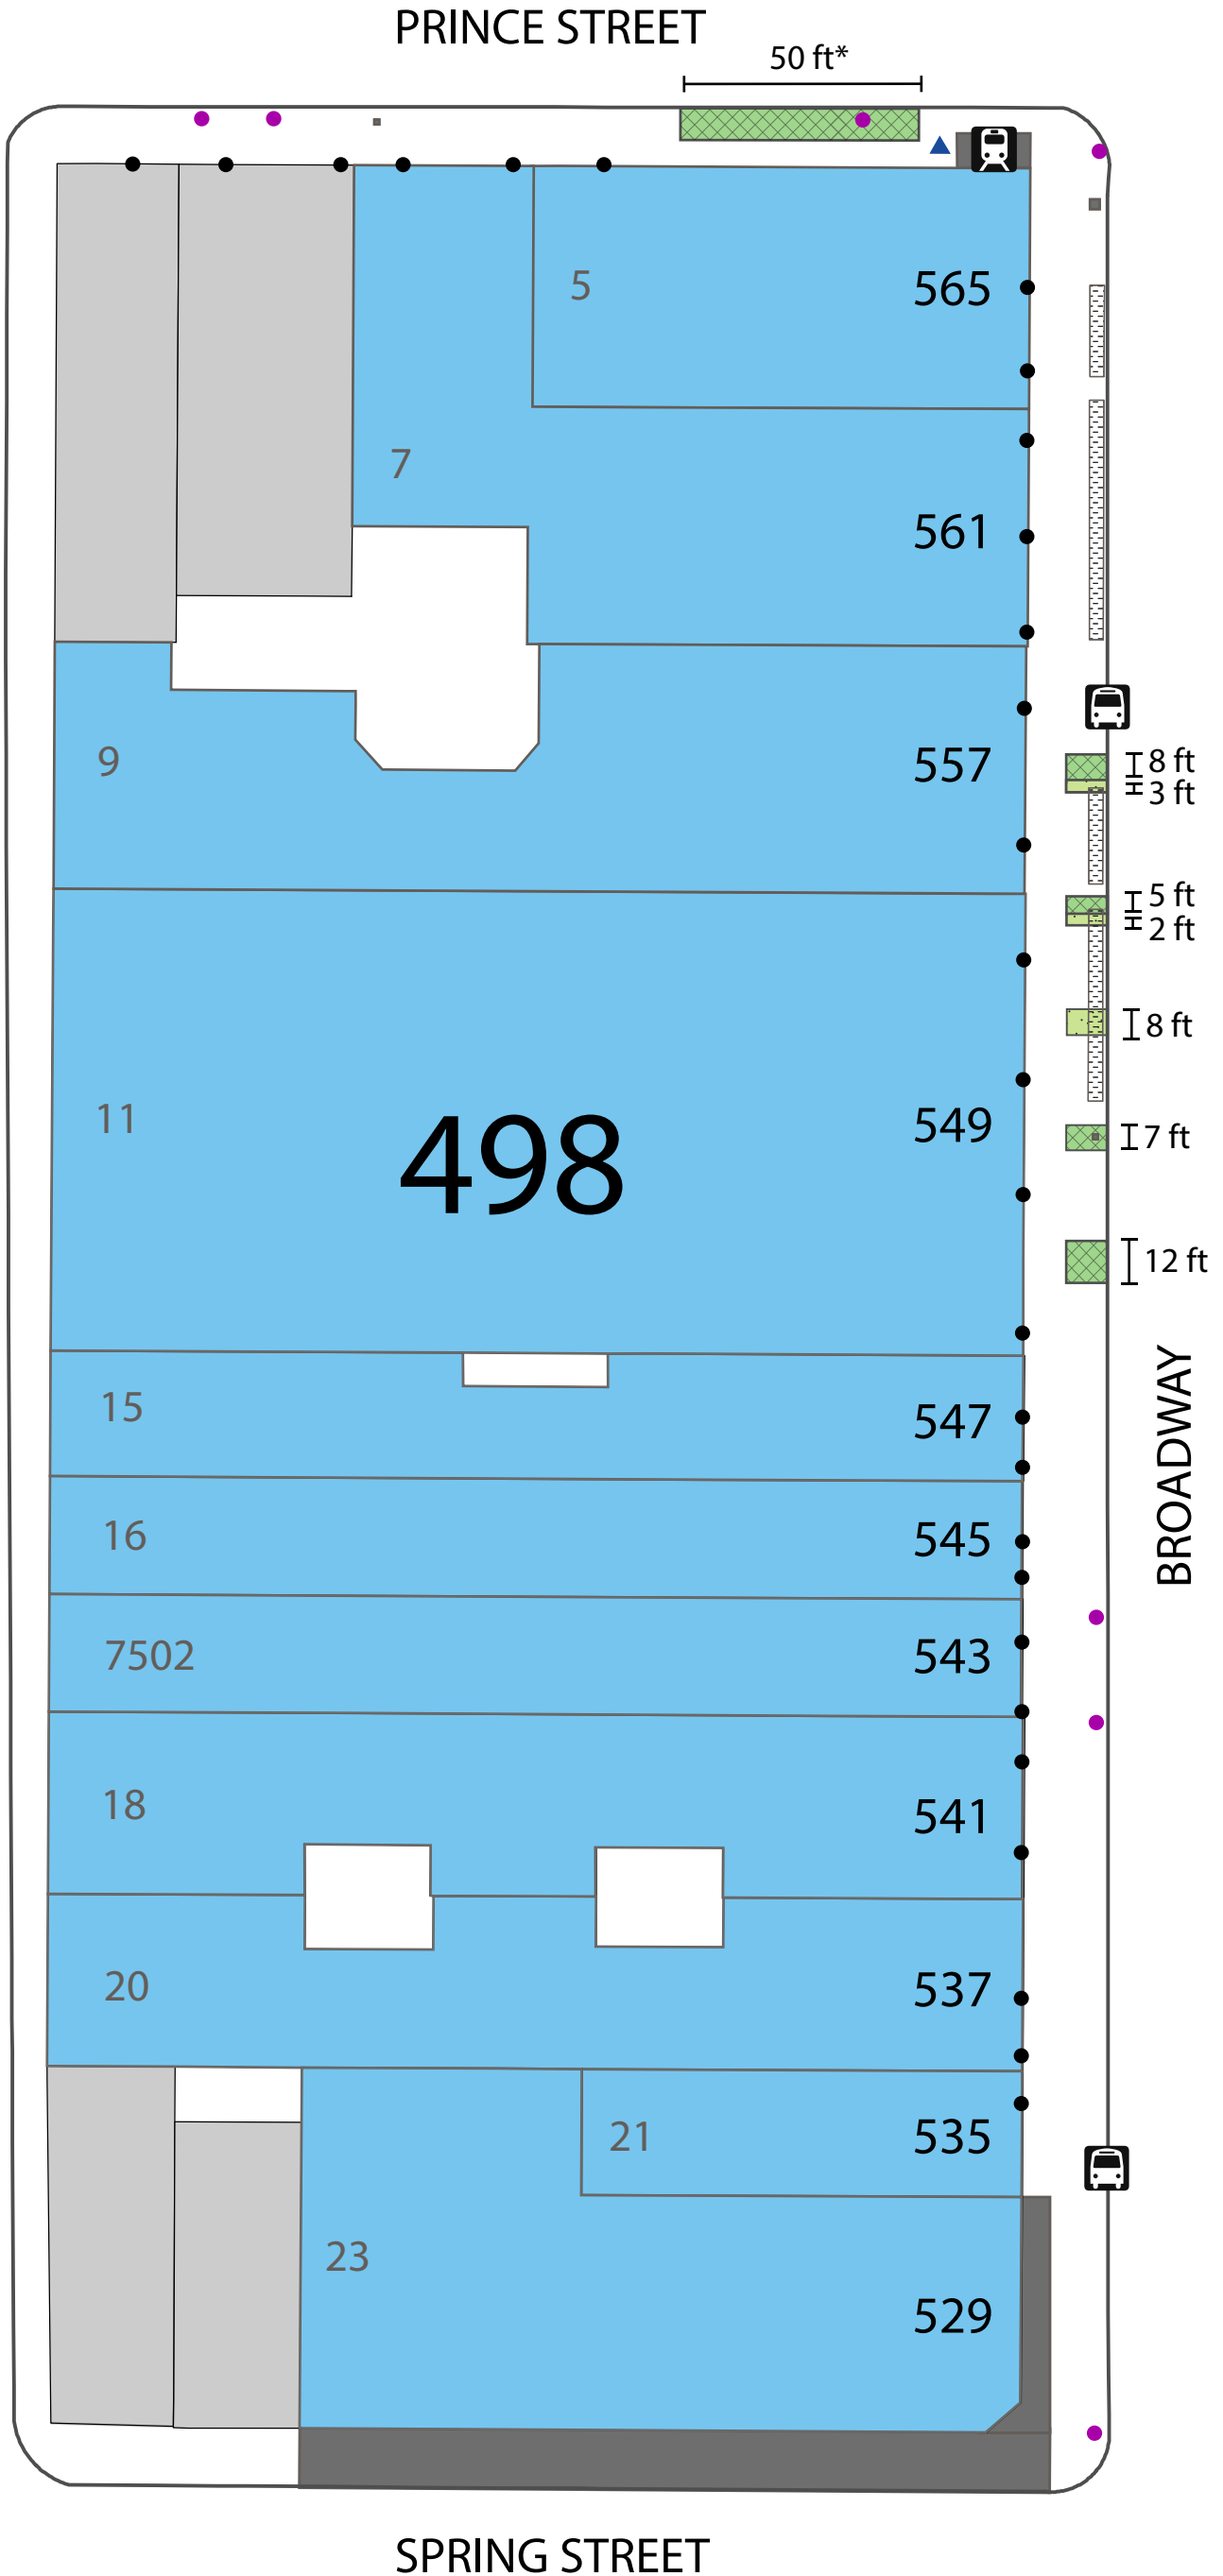

MAP KEY

Curb Vending Zones

-  Food Carts Only*
-  All Vendors*

District Map

-  BID Building
- 511 Block Number
- 16 Lot Number
- 600 Building Address
-  Curb Line
-  Building Entrance
-  Pole
-  Bicycle Rack
-  Structure
-  Ventilation Grate
-  Bus Stop
-  Subway Station

MAP KEY

Curb Vending Zones

-  Food Carts Only
-  All Vendors

District Map

-  BID Building
- 511 Block Number
- 16 Lot Number
- 600 Building Address
-  Curb Line
-  Building Entrance
-  Pole
-  Bicycle Rack
-  Structure
-  Ventilation Grate
-  Bus Stop
-  Subway Station