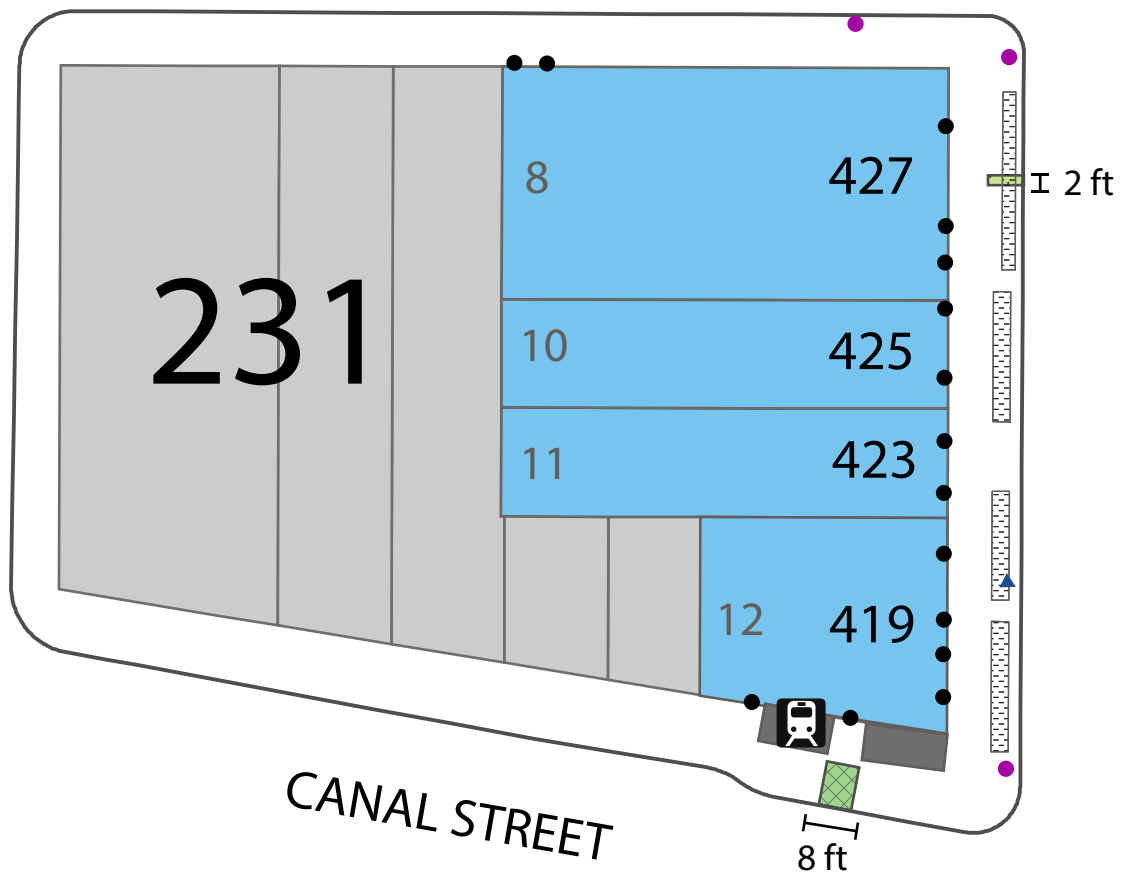

MAP KEY

Curb Vending Zones

-  Food Carts Only
-  All Vendors

District Map

-  BID Building
- 511 Block Number
- 16 Lot Number
- 600 Building Address
-  Curb Line
-  Building Entrance
-  Pole
-  Bicycle Rack
-  Structure
-  Ventilation Grate
-  Bus Stop
-  Subway Station