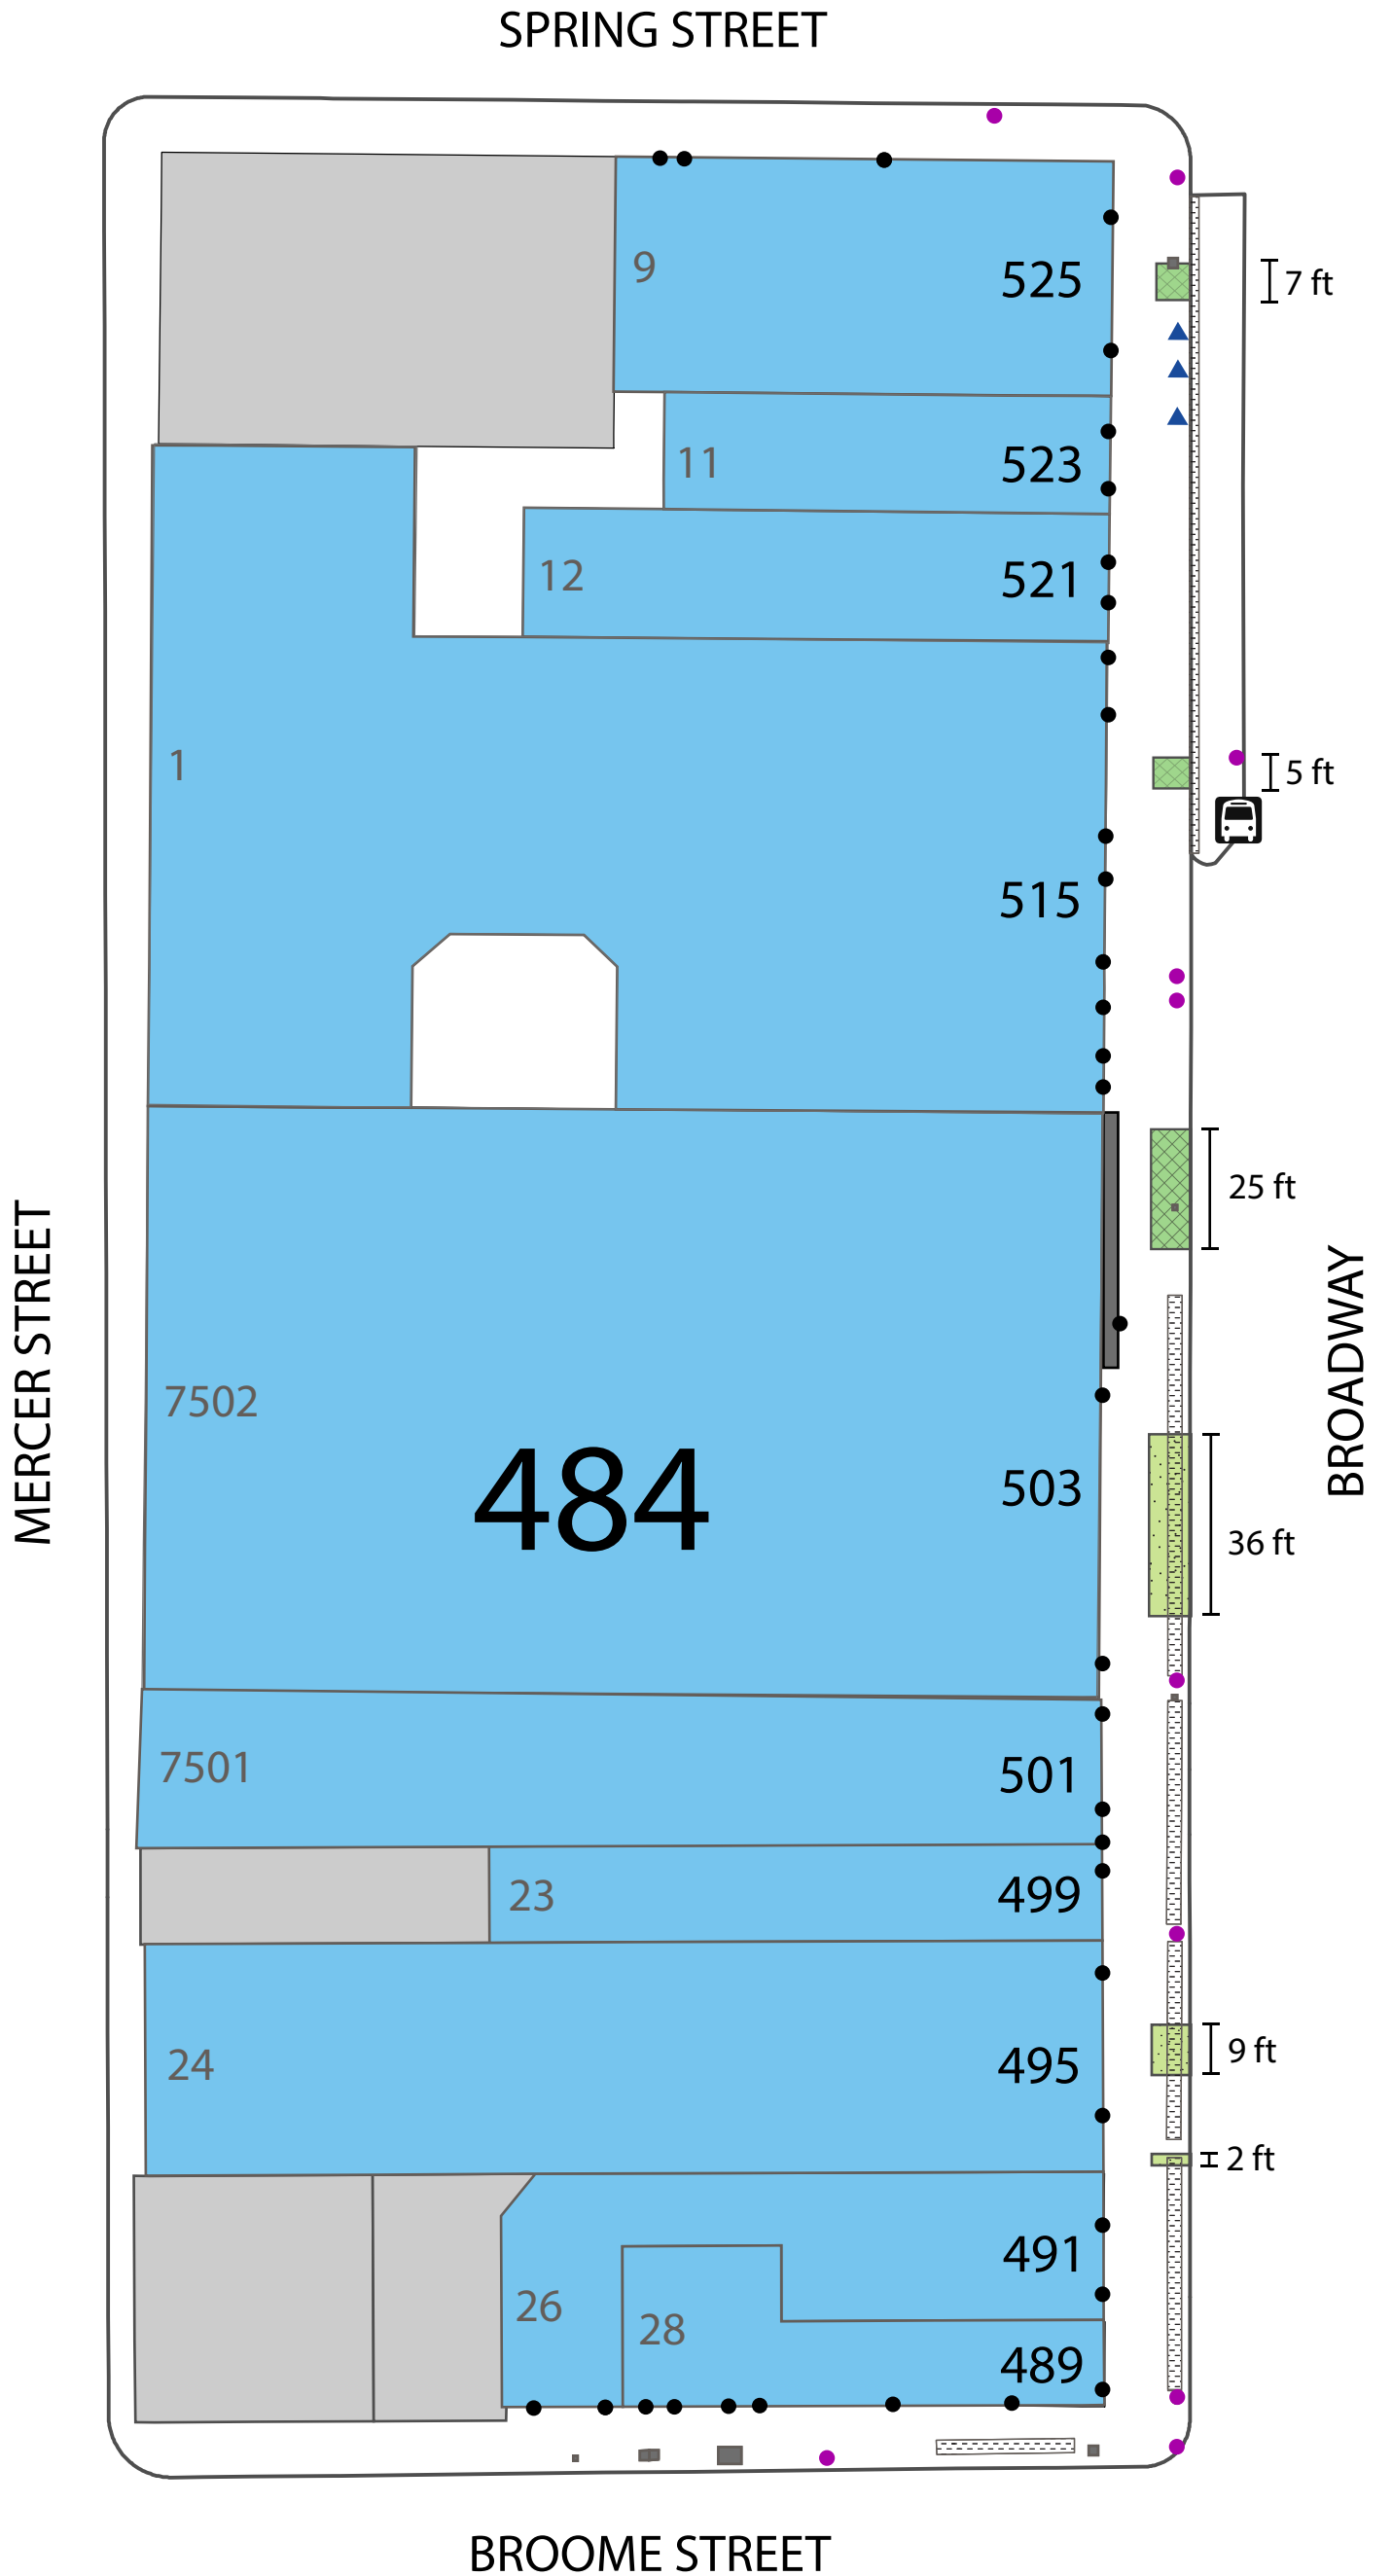

MAP KEY

Curb Vending Zones

-  Food Carts Only*
-  All Vendors*

District Map

-  BID Building
- 511 Block Number
- 16 Lot Number
- 600 Building Address
-  Curb Line
-  Building Entrance
-  Pole
-  Bicycle Rack
-  Structure
-  Ventilation Grate
-  Bus Stop
-  Subway Station

MAP KEY

Curb Vending Zones

-  Food Carts Only
-  All Vendors

District Map

-  BID Building
- 511 Block Number
- 16 Lot Number
- 600 Building Address
-  Curb Line
-  Building Entrance
-  Pole
-  Bicycle Rack
-  Structure
-  Ventilation Grate
-  Bus Stop
-  Subway Station