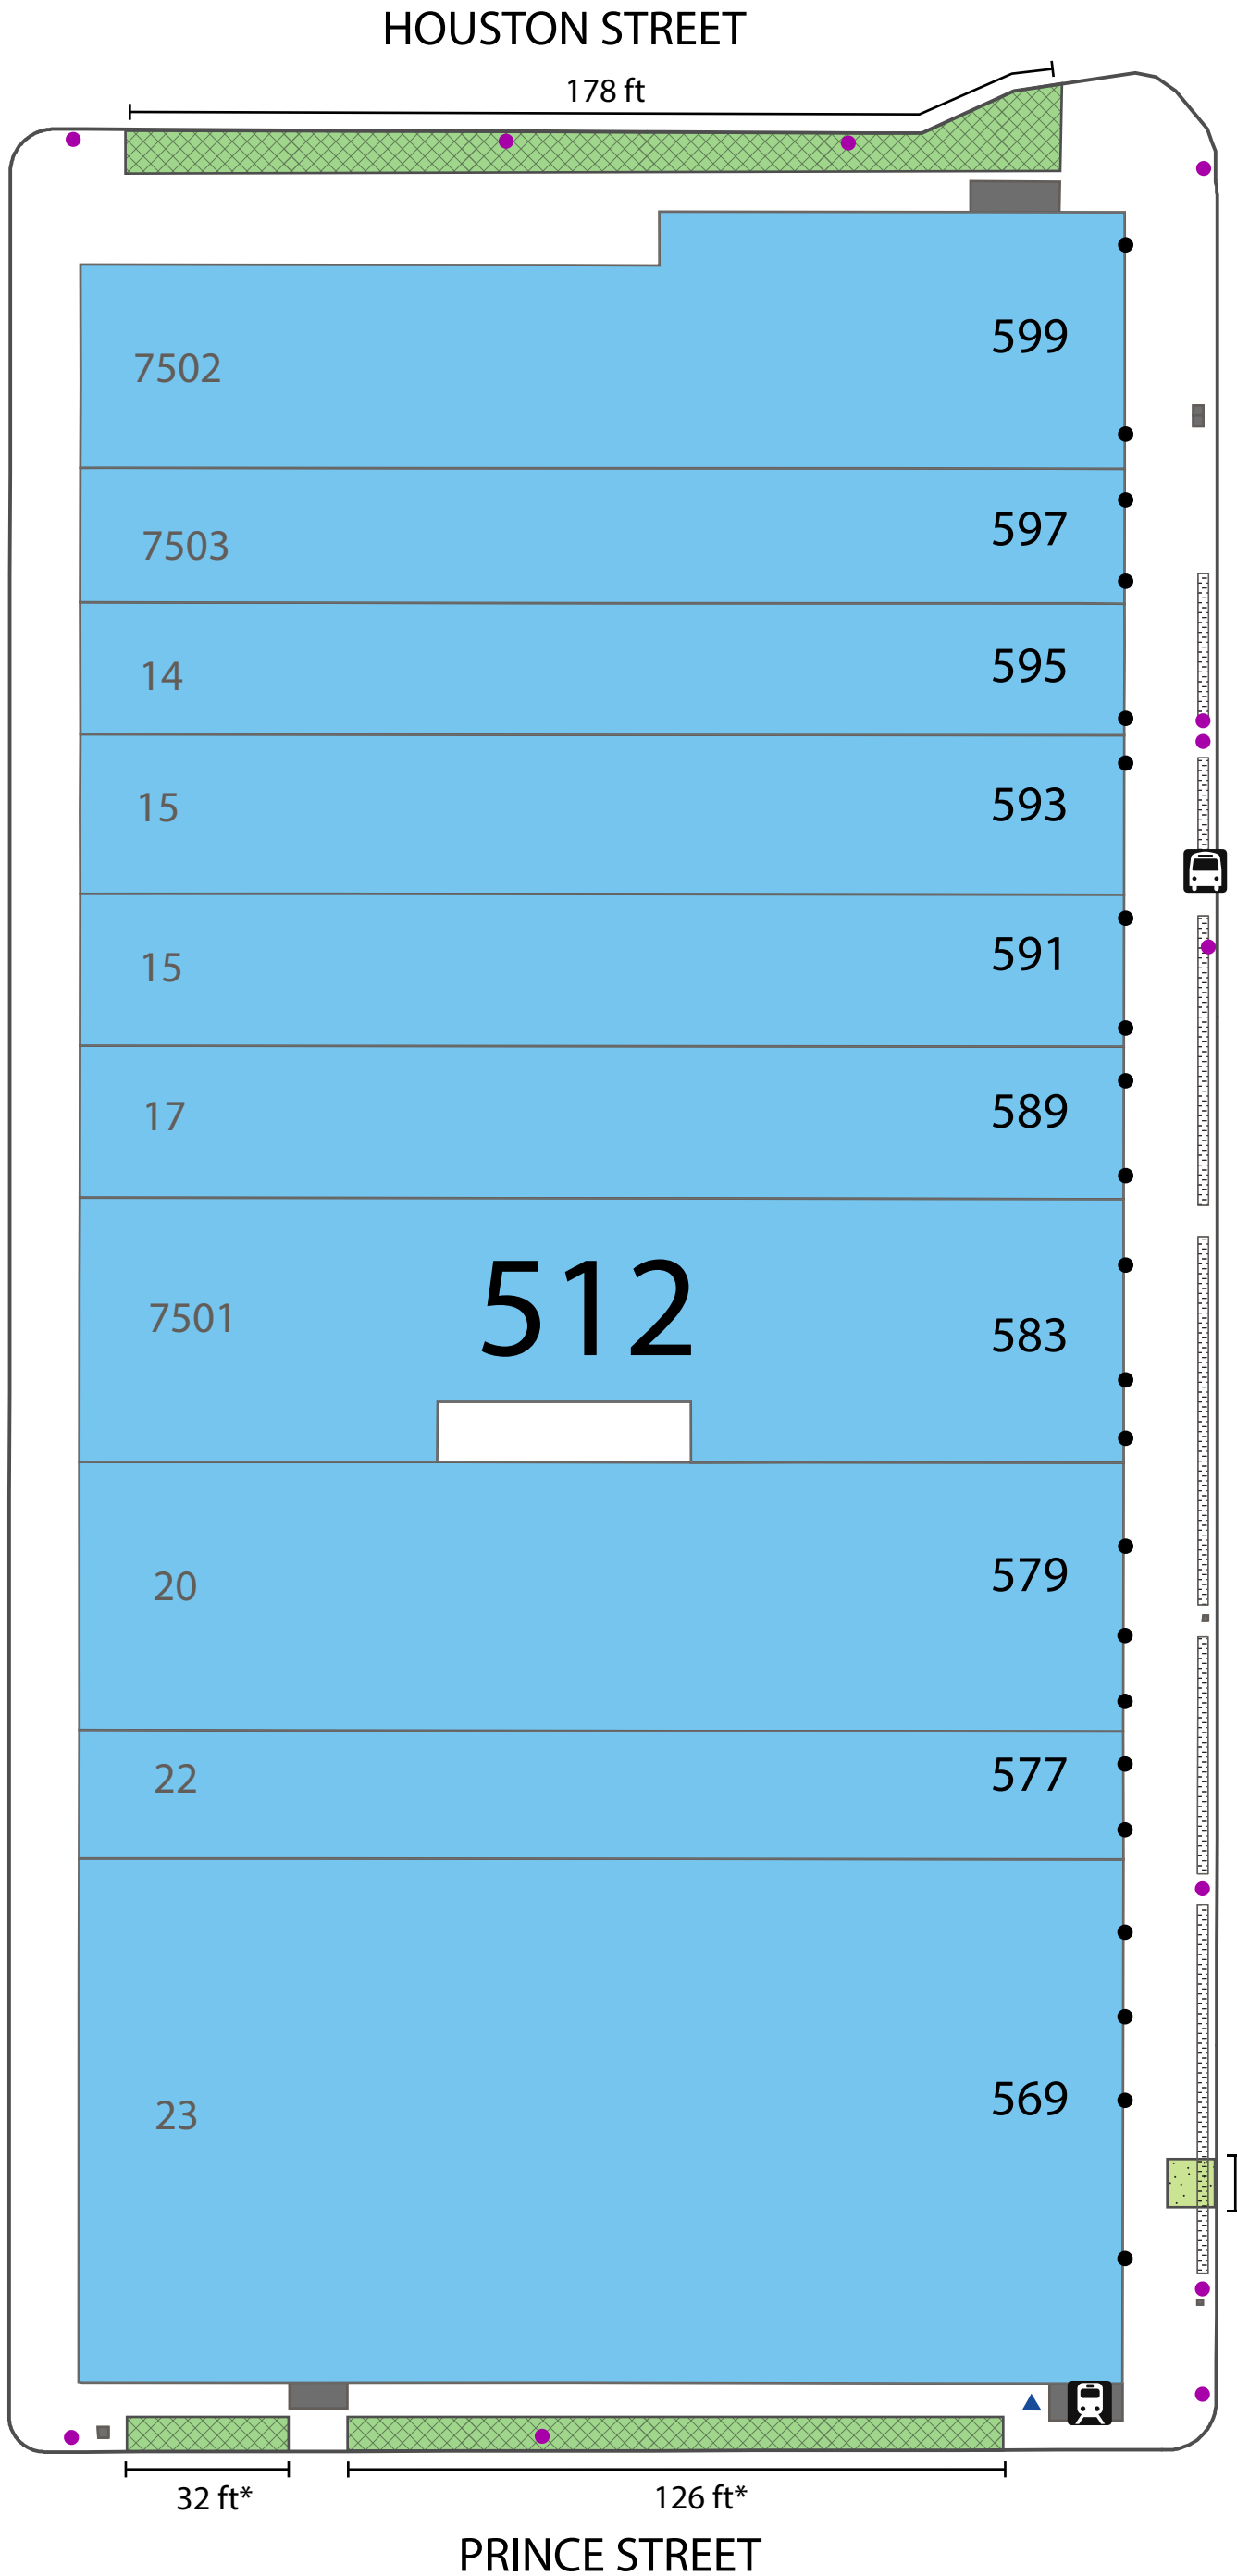

MAP KEY

Curb Vending Zones

-  Food Carts Only*
-  All Vendors*

District Map

-  BID Building
- 511 Block Number
- 16 Lot Number
- 600 Building Address
-  Curb Line
-  Building Entrance
-  Pole
-  Bicycle Rack
-  Structure
-  Ventilation Grate
-  Bus Stop
-  Subway Station

MAP KEY

Curb Vending Zones

-  Food Carts Only
-  All Vendors

District Map

-  BID Building
- 511 Block Number
- 16 Lot Number
- 600 Building Address
-  Curb Line
-  Building Entrance
-  Pole
-  Bicycle Rack
-  Structure
-  Ventilation Grate
-  Bus Stop
-  Subway Station