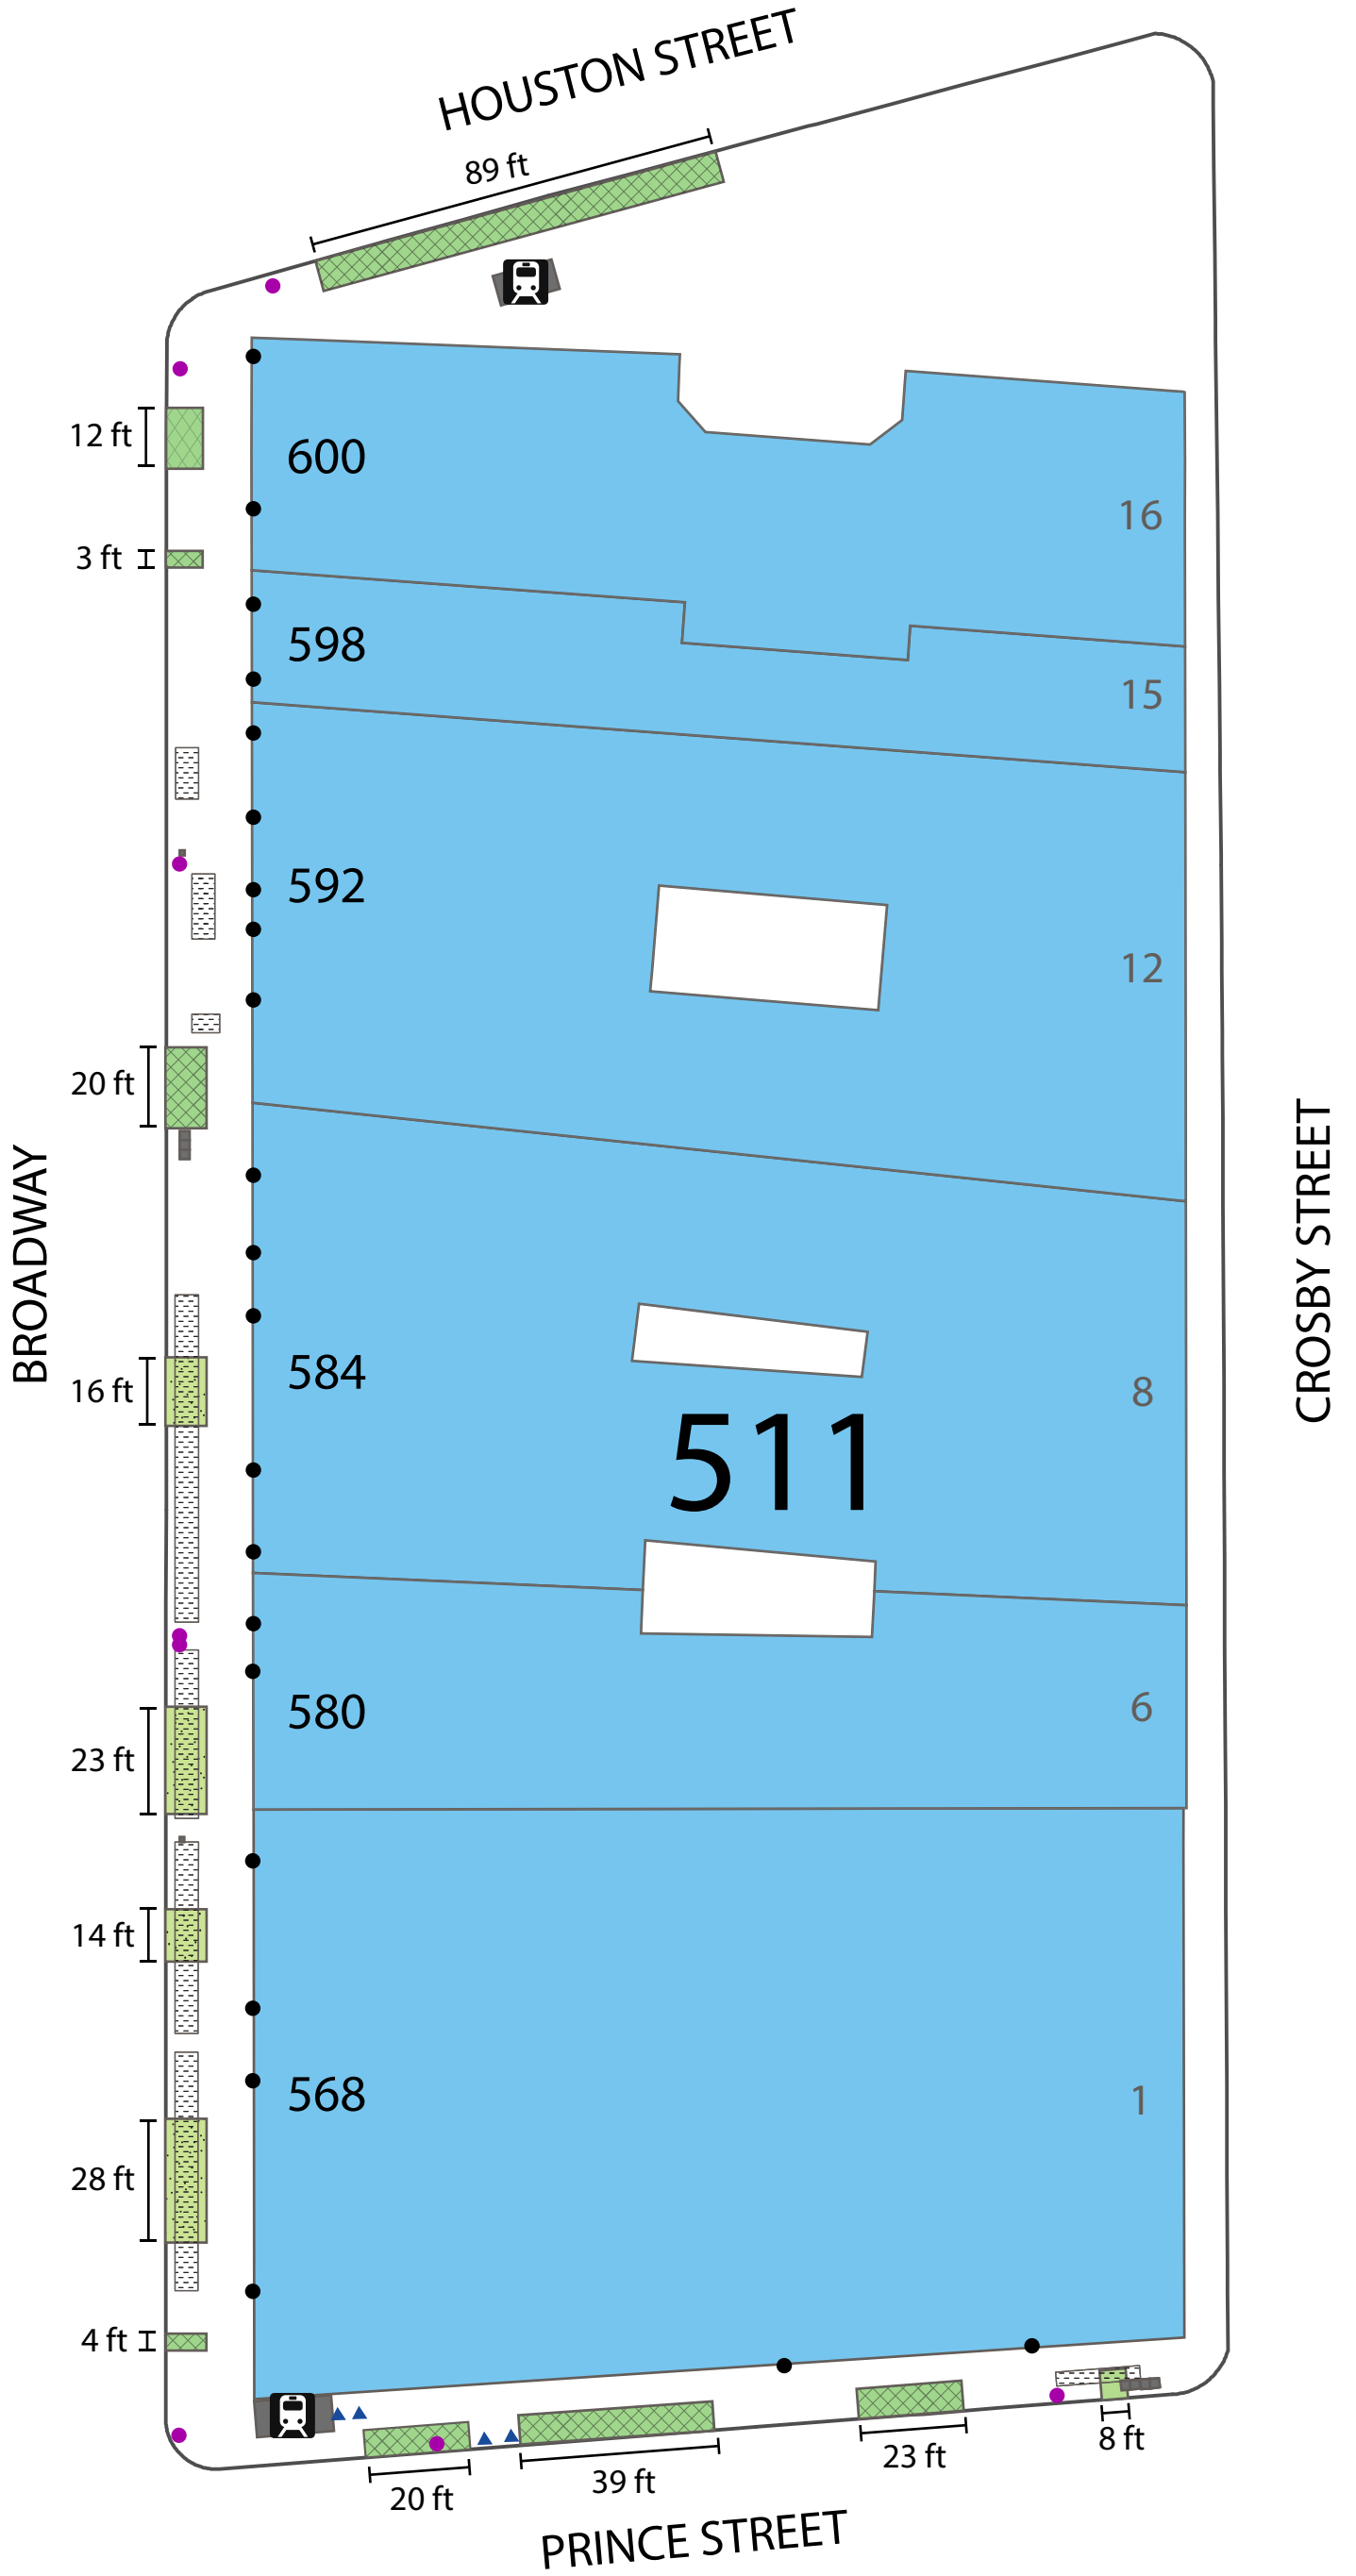

MAP KEY

Curb Vending Zones

-  Food Carts Only*
-  All Vendors*

District Map

-  BID Building
- 511 Block Number
- 16 Lot Number
- 600 Building Address
-  Curb Line
-  Building Entrance
-  Pole
-  Bicycle Rack
-  Structure
-  Ventilation Grate
-  Bus Stop
-  Subway Station

MAP KEY

Curb Vending Zones

-  Food Carts Only
-  All Vendors

District Map

-  BID Building
- 511 Block Number
- 16 Lot Number
- 600 Building Address
-  Curb Line
-  Building Entrance
-  Pole
-  Bicycle Rack
-  Structure
-  Ventilation Grate
-  Bus Stop
-  Subway Station