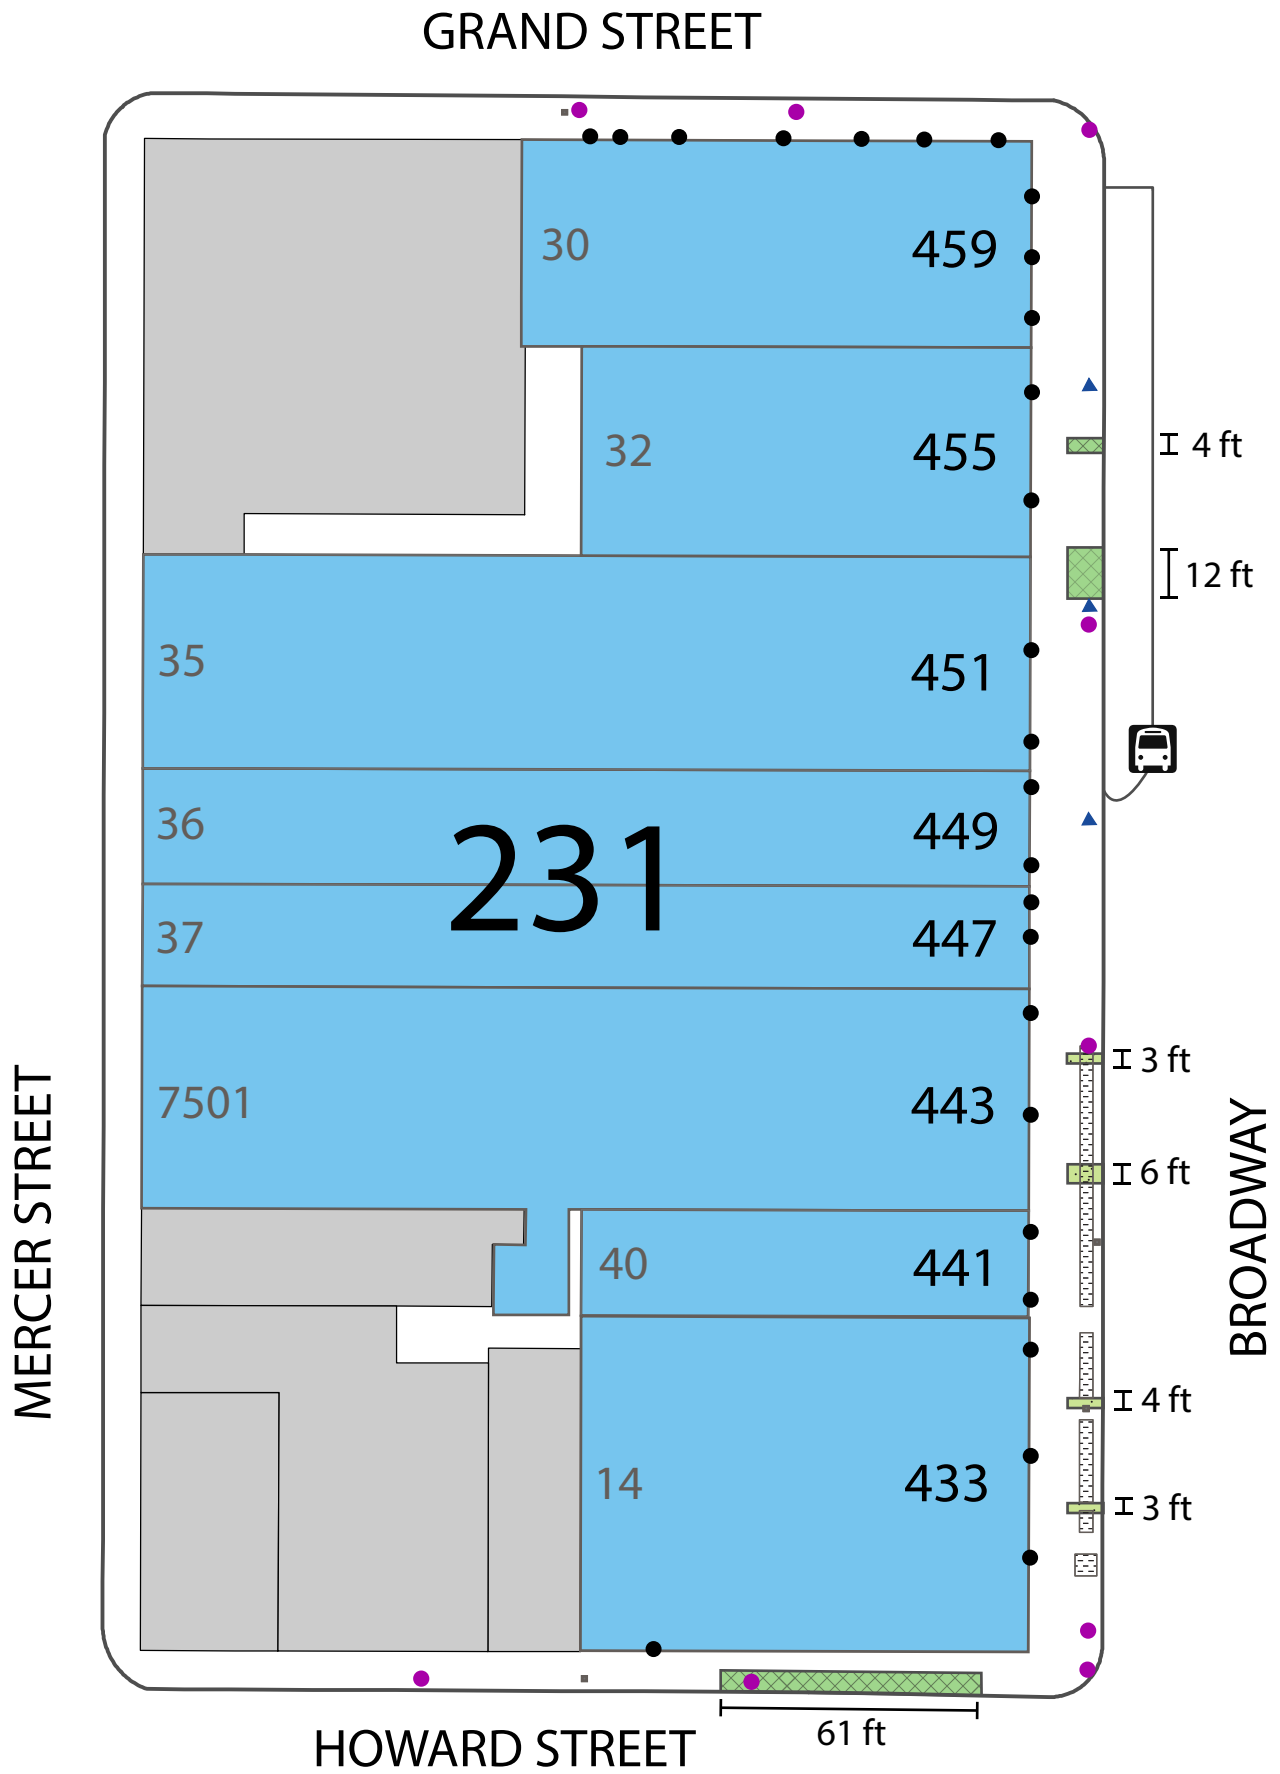

MAP KEY

Curb Vending Zones

-  Food Carts Only
-  All Vendors

District Map

-  BID Building
- 511 Block Number
- 16 Lot Number
- 600 Building Address
-  Curb Line
-  Building Entrance
-  Pole
-  Bicycle Rack
-  Structure
-  Ventilation Grate
-  Bus Stop
-  Subway Station